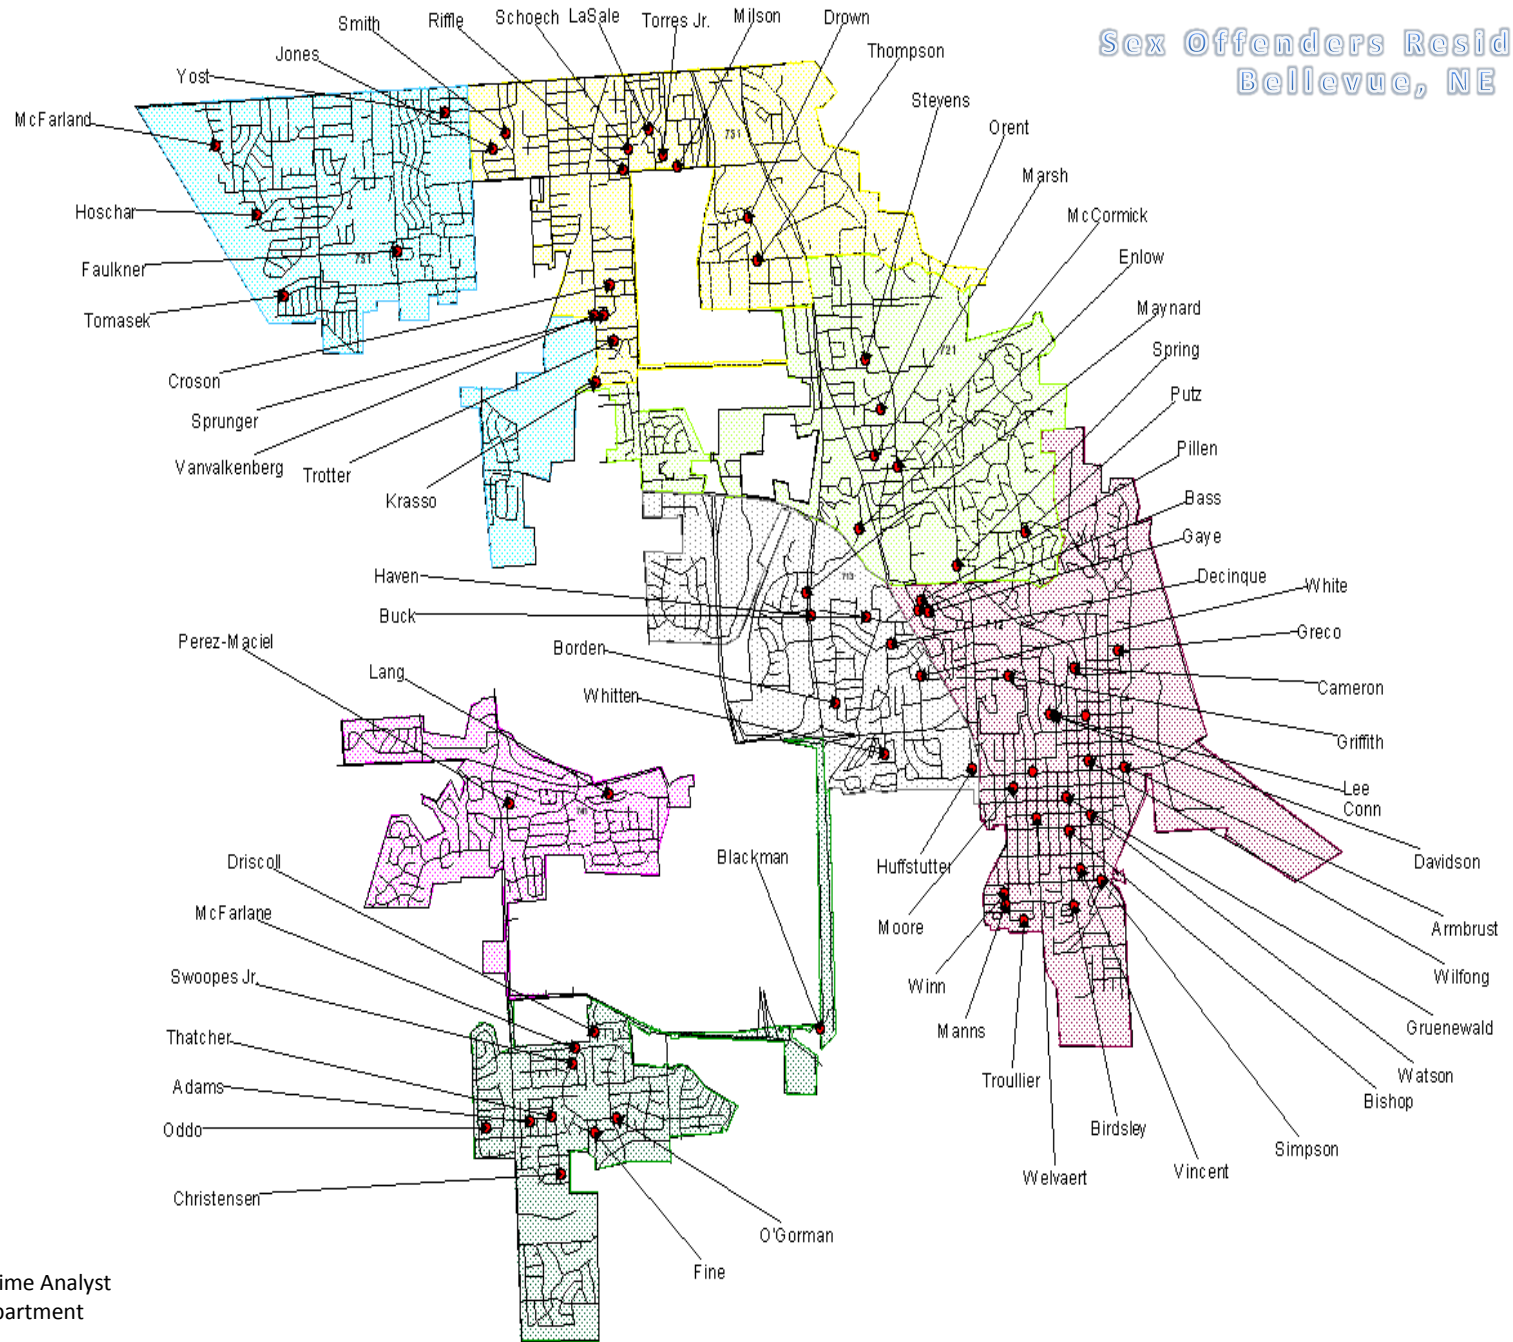

# Sex Offenders Residing in Bellevue, NE

Map Created By:  
 Stephanie Pope, Crime Analyst  
 Bellevue Police Department  
 Bellevue, Nebraska  
 6/3/2011